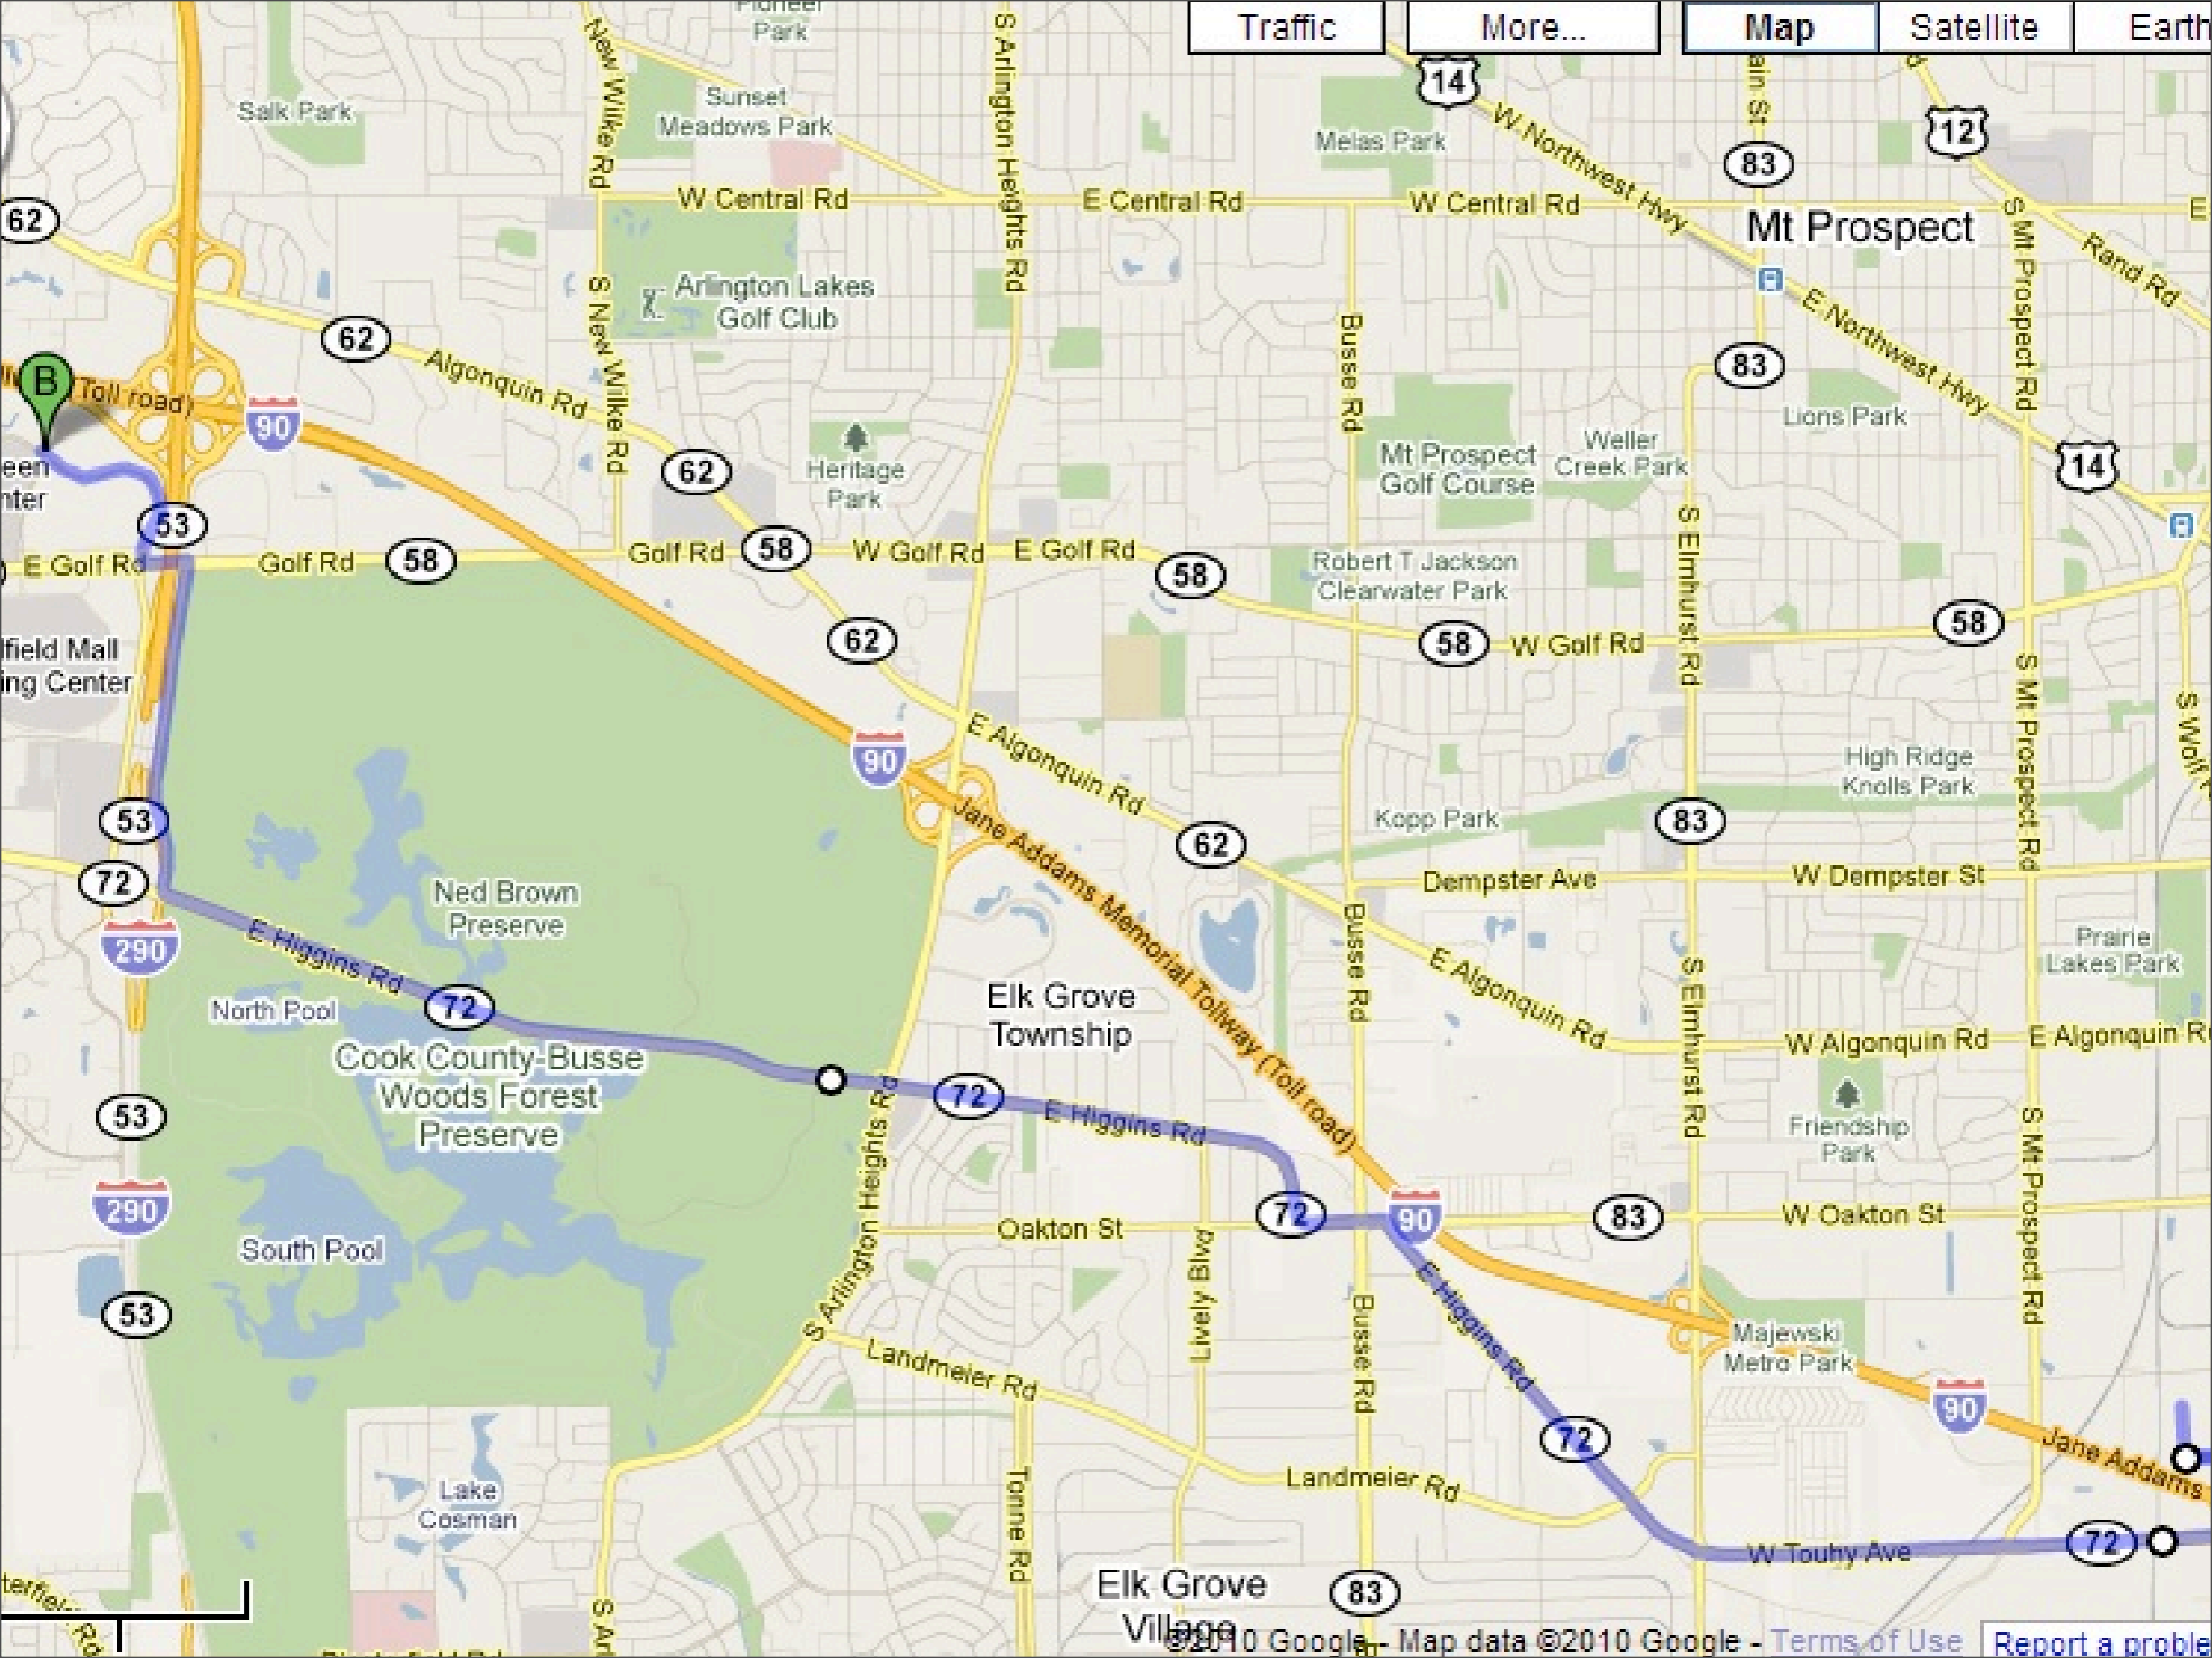

72

72

72

00 ft

Jane Addams Memorial Tollway

IKEA  
Schaumburg

Early Childhood  
Education Center

Roosevelt  
University